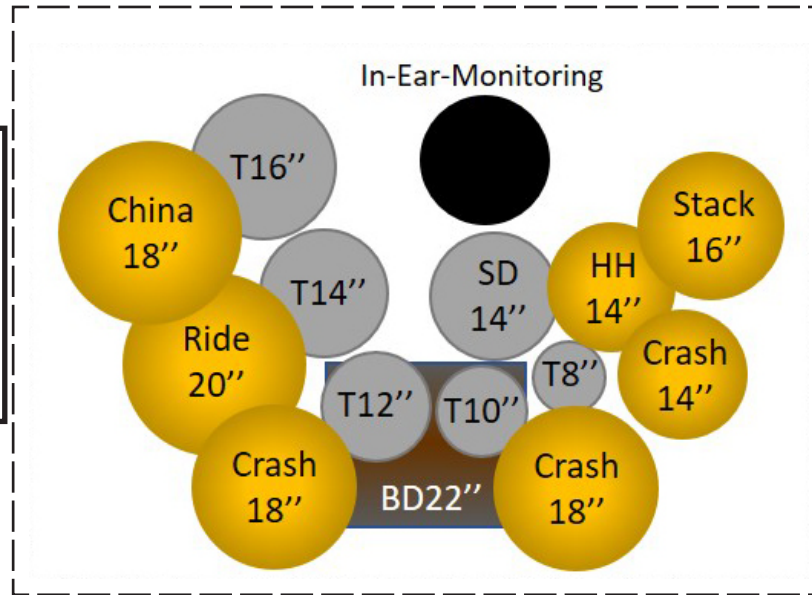

Backdrop

Bass

220 V (3x)

In-Ear-Monitoring

Sidedrop

Sidedrop

Guitar 2

220 V (3x)

Mic. 3
Shure SH57

Mic. 1.1
Backingvocals

Monitor 3

Monitor 4
(Bass)

Mic. 1 - Shure SH58
Leadvocals
Halleffect

220 V (2x)

Monitor 1

Guitar 1

220 V (3x)

Mic. 2
Shure SH57

Monitor 2

Stagesize: ca. 6 x 4 m