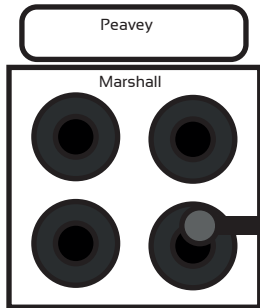

Backdrop

Bass

220 V (3x)

In-Ear-Monitoring

Sidedrop

Sidedrop

Guitar 2

220 V (3x)

Mic. 3
Shure SH57

Mic. 1.1
Backingvocals

Monitor 3

Monitor 4
(Bass)

Mic. 1 - Shure SH58
Leadvocals
Halleffect

220 V (2x)

Monitor 1

Guitar 1